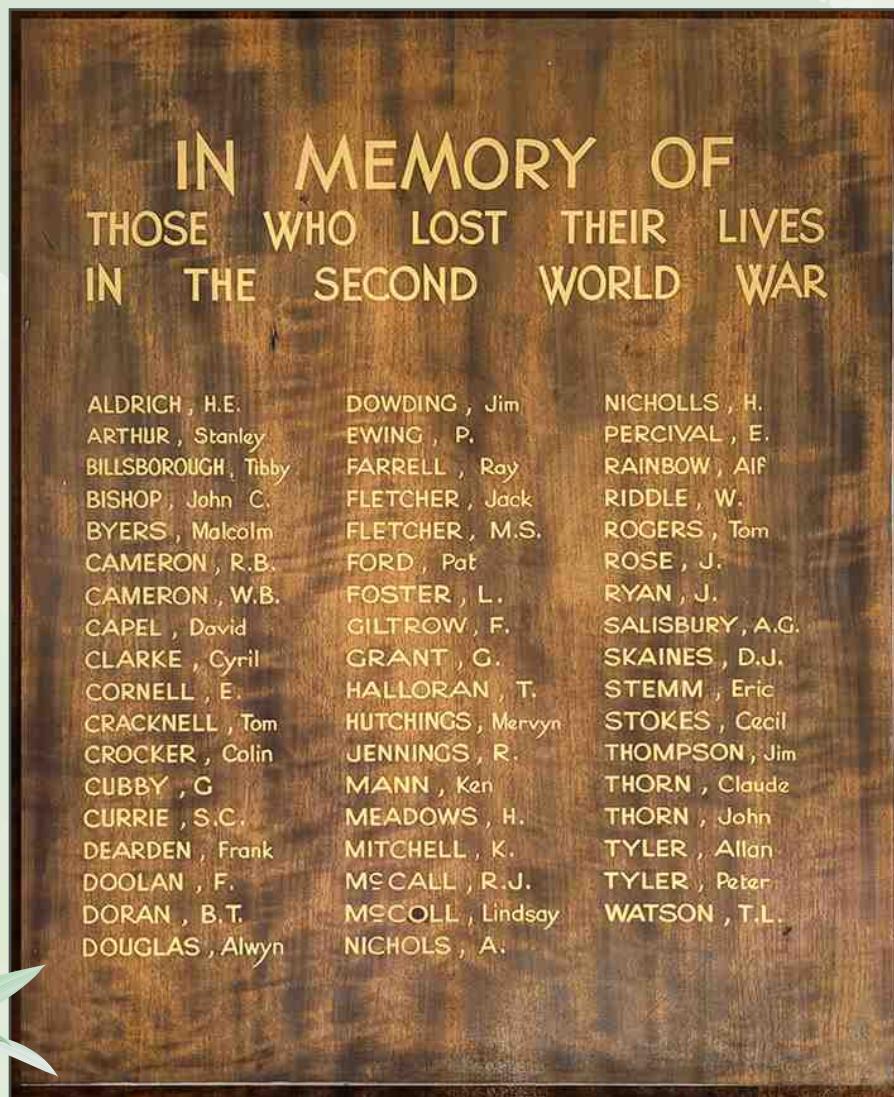

Goondiwindi

St. Mary's Parish Primary School World War II Honour Board

St Mary's Parish Primary School, Brisbane Street,
Goondiwindi QLD 4390